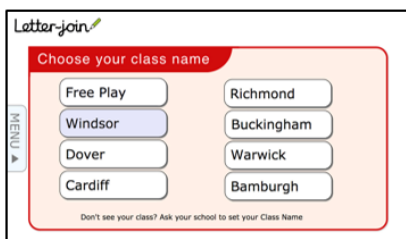

Choose a Classroom

Once logged-in, choose your child's classroom and you can use Letter-join's resources and fun activities to reinforce the handwriting we teach at school. You can trace over the letters and words and play the games on your tablet.

We are limited to the number of users who can log in to this account, so please do not share these log-in details.