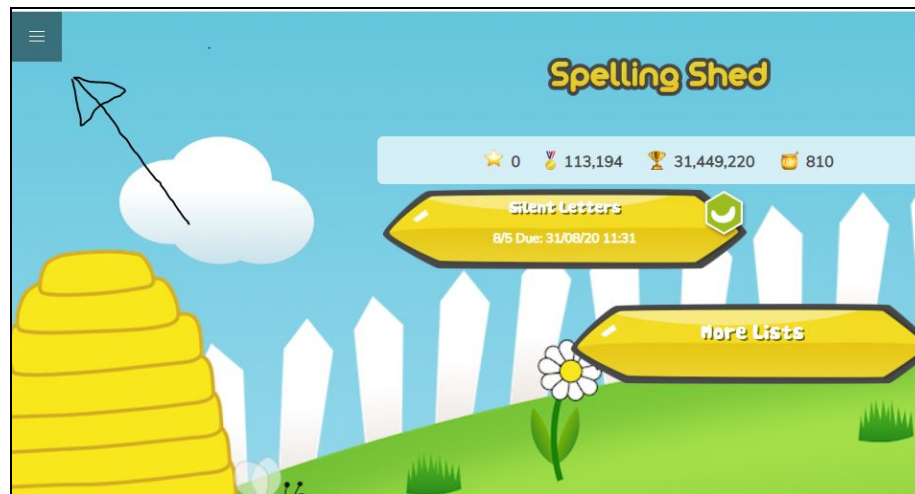

Accessing Arena:

- Log in to TTR.
- Select 'Arena' under the 'Multiplayer' heading (*Image 1*).
- When it gets to your classes time, click Wembley (*Image 2*).
You should see other avatars of the rest of the class joining at the same time. You will also only see them via their 'Rock' name.

(Image 1)

(Image 2)

Accessing Hive on Spelling Shed:

- Log into Spelling Shed.
- Click the icon on the top left of the screen (*Image 1*) and then here select 'Join Hive Game' (*Image 2*).
- You will then need to enter the code which your teacher will have shared on Google Classroom.

(Image 1)

(Image 2)

(Image 3)