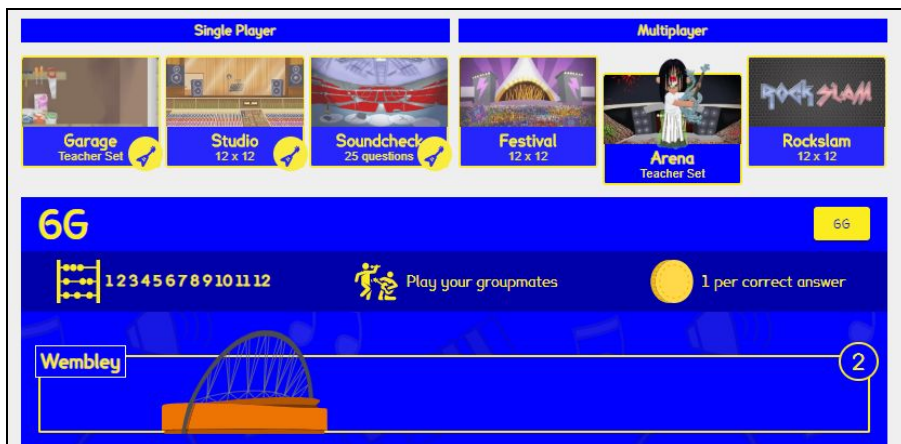

Accessing Arena:

- Log in to TTR.
- Select 'Arena' under the 'Multiplayer' heading (*Image 1*).
- When it gets to your classes time, click Wembley (*Image 2*).
You should see other avatars of the rest of the class joining at the same time. You will also only see them via their 'Rock' name.

(Image 1)

(Image 2)

Accessing Hive on Spelling Shed:

- Log into Spelling Shed.
- Click the icon on the top left of the screen (*Image 1*) and then here select 'Join Hive Game' (*Image 2*).
- You will then need to enter the code which your teacher will have shared on Google Classroom.